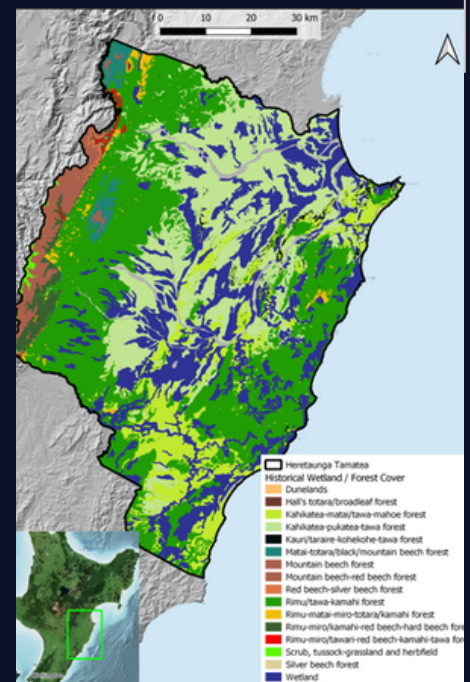

# QGIS MAPPING

19th  
September  
10 AM - 2 PM

Free Workshop

Limited Spaces  
available

Level 2,  
117 Heretaunga  
St  
Hastings

**HERETAUNGA TAMATEA  
SETTLEMENT TRUST**

**Manaaki Whenua  
Landcare Research**